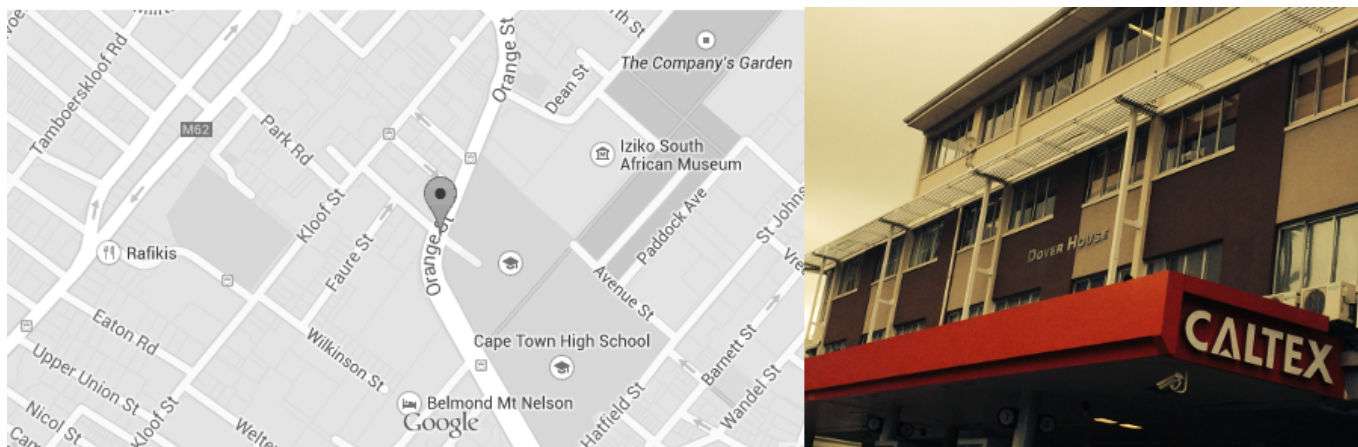

Map To DataFin

Directions to 37 Orange St
Cape Town City Centre, Cape Town, 8000, South Africa

Via N1

1. Follow N1 to Buitengracht St in Cape Town City Centre, Cape Town
2. Continue on Buitengracht St. Drive to Orange St in Gardens [2.3 km / 4 min]
3. Slight left onto Buitengracht St (signs for M6/Sea Point) [1.7 km]
4. Turn left onto Buitensingel St [230 m]
5. Buitensingel St turns slightly right and becomes Orange St [300 m]

Via N2

1. Head south on N2
2. Keep right to continue on De Waal Dr/N2 [1.1 km]
3. Take the De Waal Drive exit toward M3/Cape Town [280 m]
4. Continue on De Waal Dr. Drive to Orange St in Gardens [4.6 km / 6 min]
5. Continue onto De Waal Dr [3.1 km]
6. Slight left onto Jutland Ave [250 m]
7. Continue onto Mill St [750 m]
8. Slight right onto Annadale St [200 m]
9. Continue onto Orange St [400 m]